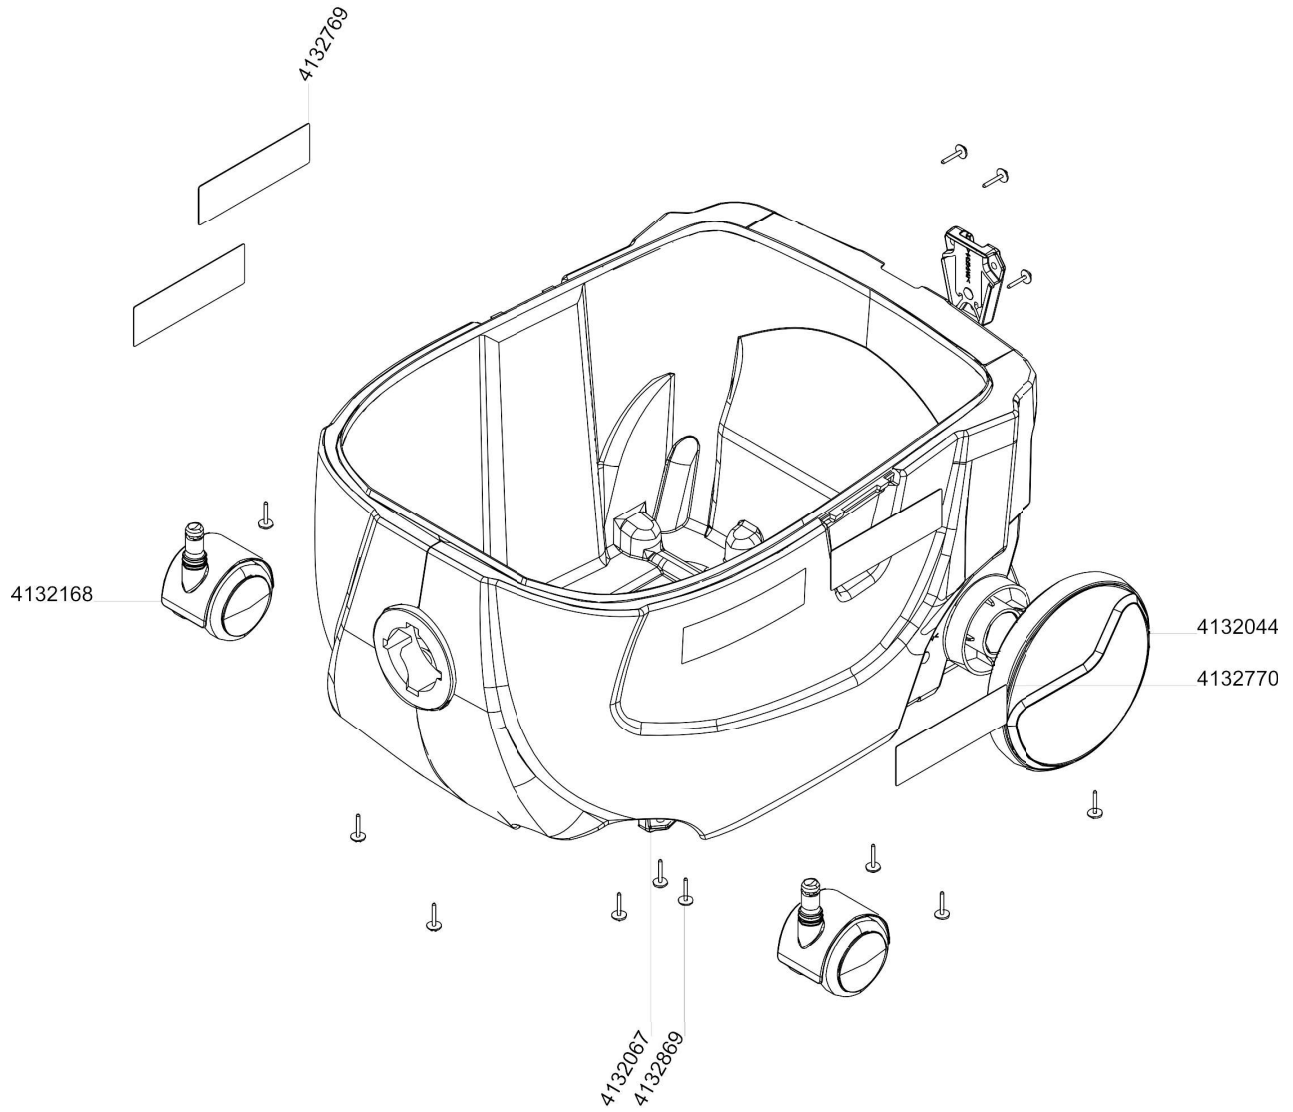

Tank compl 15 (4133227)