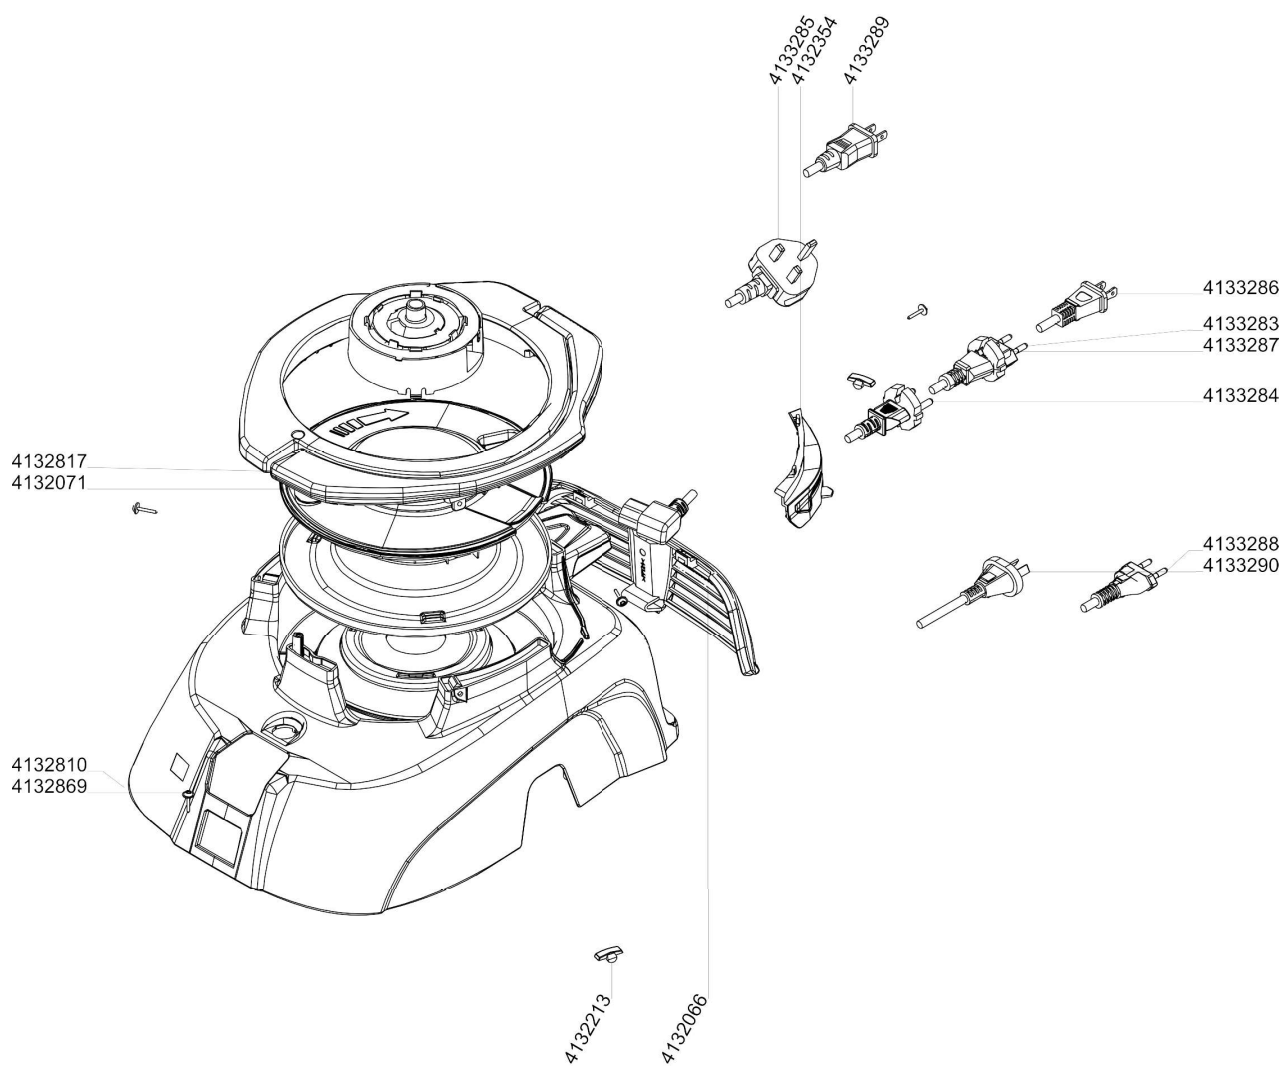

# Spare parts list

**aero**

**8, 8Plus, 15,  
15Plus**

## Table of contents

---

TASKI aero 8, 8Plus, 15, 15Plus_1	3
Hood	4
Hood PLUS	6
Cable reeler (4132071)	8
Turbine Unit	10
Tank compl 8 (4133226)	12
Tank compl 15 (4133227)	14
Suction tube compl	16
Electrical diagram	18

# Hood

Article no.	Description	Quantity	Unit
4132809	Motor cover compl	1	PC
4132869	Screw for plastic PT Torx 40x16	6	PC
4132196	Plug socket 2L	1	PC
4132026	Handle	1	PC
4133283	Main cord 2L SEA	1	PC
4133284	Main cord 2L EURO	1	PC
4133285	Main cord 2L UK	1	PC
4133286	Main cord 2L NA	1	PC
4133287	Main cord 2L CN	1	PC
4133288	Main cord 2L BR	1	PC
4133289	Main cord 2L JP	1	PC
4133290	Main cord 2L ARG	1	PC
4132715	Clip	1	PC
4132066	Cover	1	PC

# Hood PLUS

Article no.	Description	Quantity	Unit
4132810	Motor cover compl plus	1	PC
4132869	Screw for plastic PT Torx 40x16	5	PC
4132213	Sliding bloc	3	PC
4132071	Cable reeler	1	PC
4132817	Handle compl	1	PC
4133283	Main cord 2L SEA	1	PC
4133284	Main cord 2L EURO	1	PC
4133285	Main cord 2L UK	1	PC
4133286	Main cord 2L NA	1	PC
4133287	Main cord 2L CN	1	PC
4133288	Main cord 2L BR	1	PC
4133289	Main cord 2L JP	1	PC
4133290	Main cord 2L ARG	1	PC
4132354	Cable routing	1	PC
4132066	Cover	1	PC