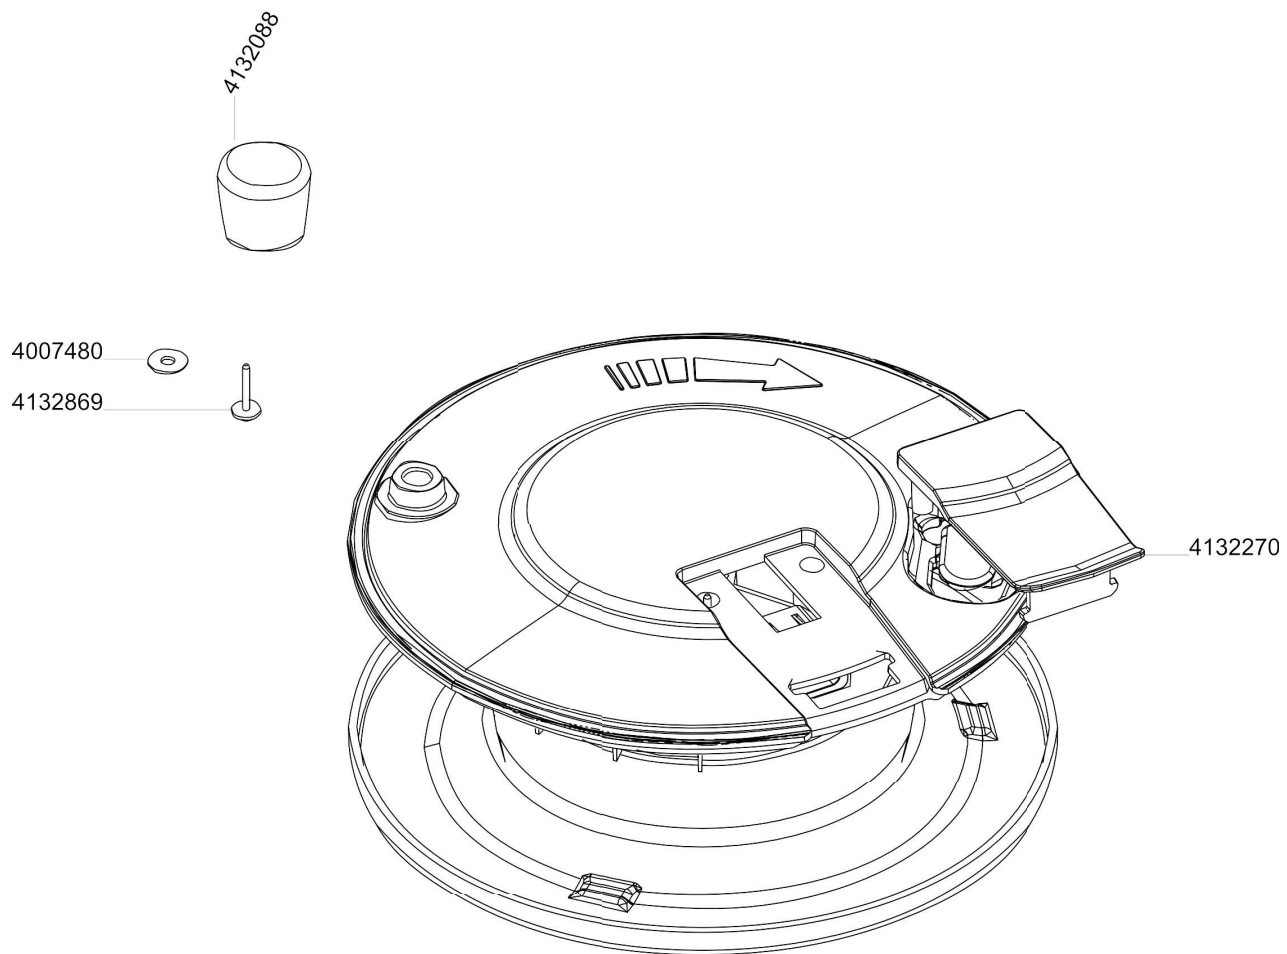

Cable reeler (4132071)