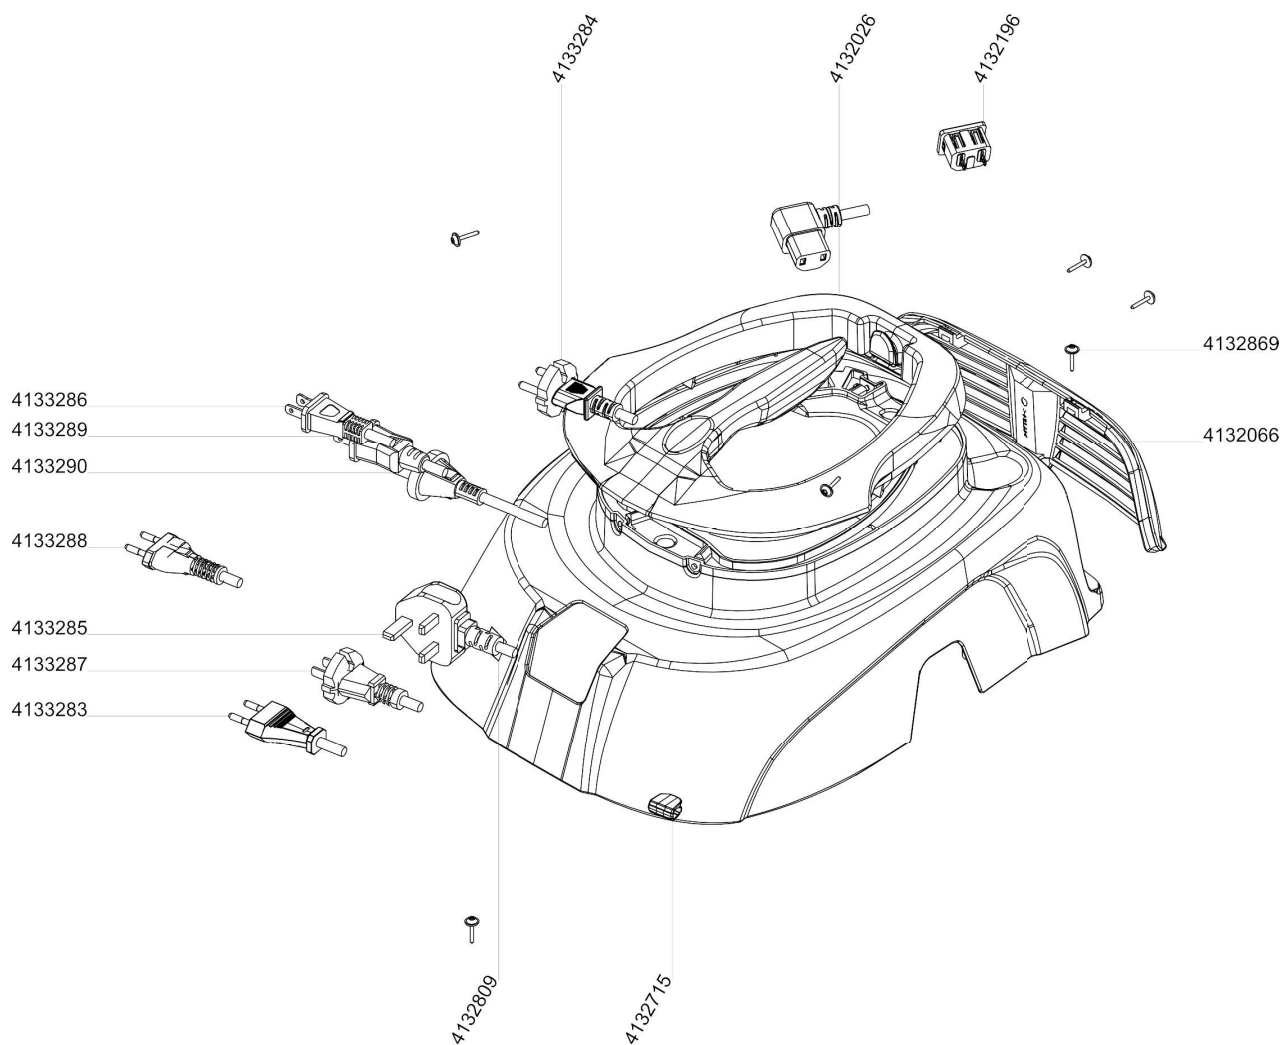

# Spare parts list

**aero**

**8, 8Plus, 15,  
15Plus**

## Table of contents

---

TASKI aero 8, 8Plus, 15, 15Plus_1	3
Hood	4
Hood PLUS	6
Cable reeler (4132071)	8
Turbine Unit	10
Tank compl 8 (4133226)	12
Tank compl 15 (4133227)	14
Suction tube compl	16
Electrical diagram	18

# Hood

Article no.	Description	Quantity	Unit
4132809	Motor cover compl	1	PC
4132869	Screw for plastic PT Torx 40x16	6	PC
4132196	Plug socket 2L	1	PC
4132026	Handle	1	PC
4133283	Main cord 2L SEA	1	PC
4133284	Main cord 2L EURO	1	PC
4133285	Main cord 2L UK	1	PC
4133286	Main cord 2L NA	1	PC
4133287	Main cord 2L CN	1	PC
4133288	Main cord 2L BR	1	PC
4133289	Main cord 2L JP	1	PC
4133290	Main cord 2L ARG	1	PC
4132715	Clip	1	PC
4132066	Cover	1	PC

# Cable reeler (4132071)