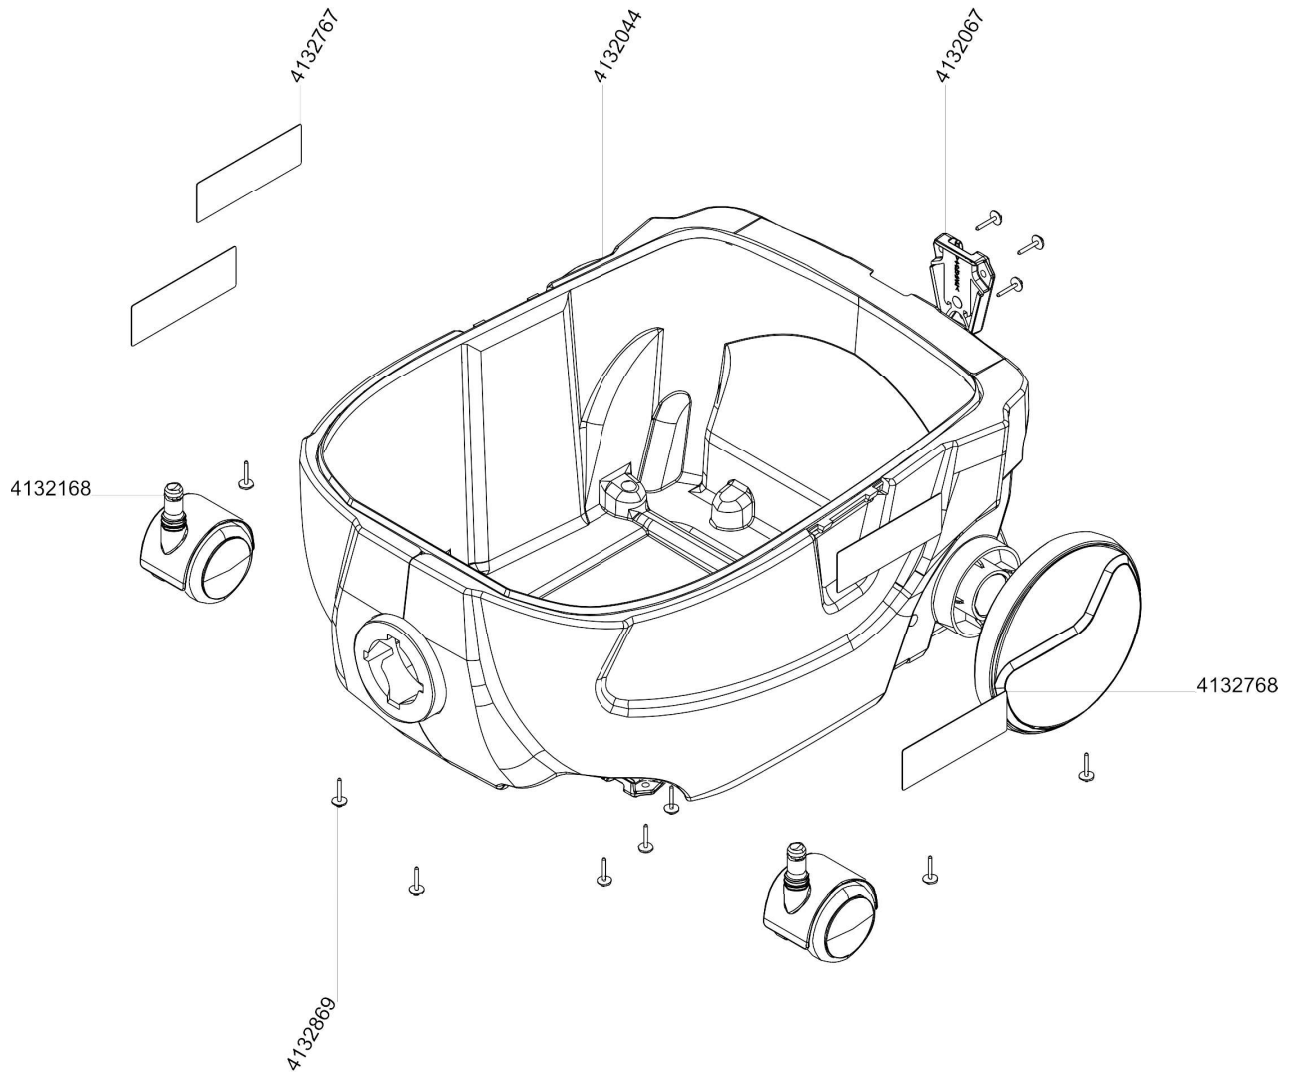

Tank compl 8 (4133226)